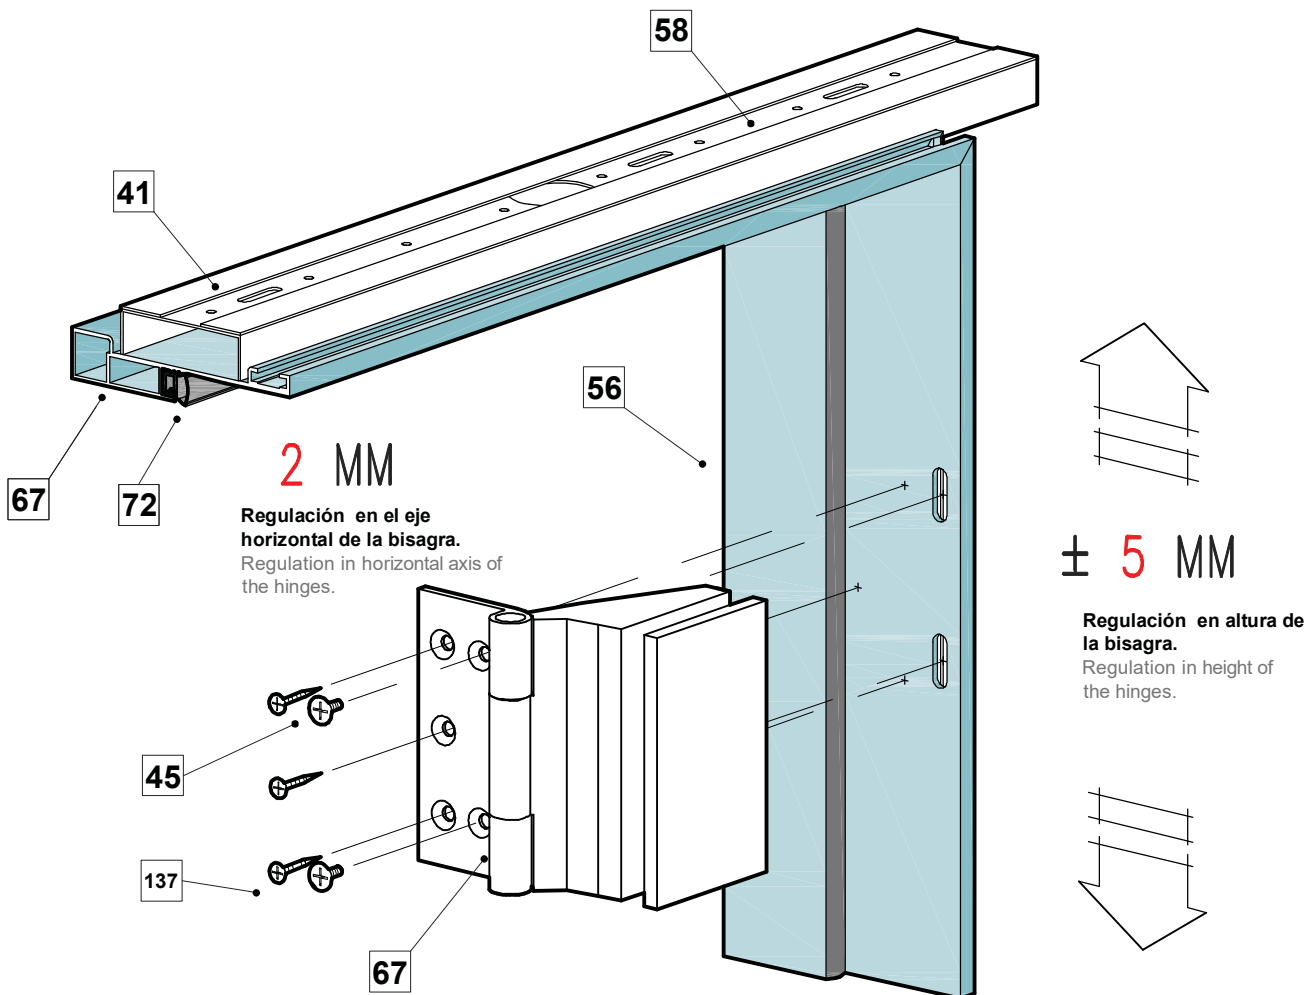

Detalle regulación bisagra puerta securit

Detail of regulation of the hinges in the securit glass door